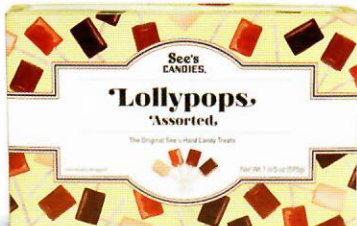

Assorted Lollypops

Vanilla, Butterscotch, Café Latté and Chocolate.
Approximately 30 lollypops.

1 lb 5 oz $19.50 #296